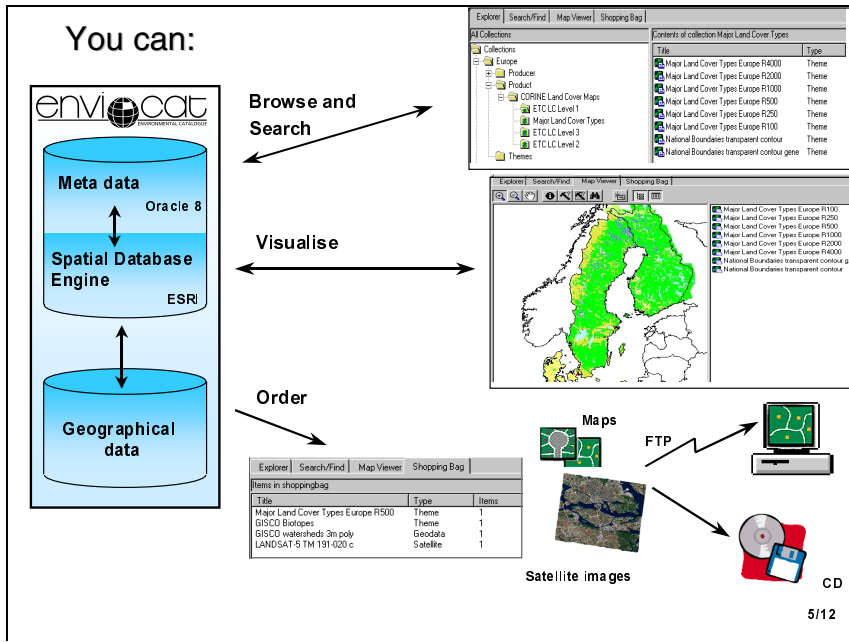

Register metadata

MDC
Environmental Satellite Data Centre

Developer/2000 Forms Runtime for Windows 95 / NT - [Developer/2000 Forms Runtime for Windows 95 / NT]

Dataset Collections Kontakter Grunddata Avskuta

DATASET

Titel: LANDSAT 5 TM 191-020 c   Objekttyp: Satellitbild (Precision: kort)

Översikt: Landsat TM   Begränsning: Landsat TM   Ny

Status: Landsat TM   Utsnitt: LANDSAT-5 TM 191-020 c   Ny

Färlag: Satellitbild   Publiceringsort: Kiruna   Ny

Publiceringsdatum: 10 MAY 1999   Upphovsman: Ny

Serie: Version: Ny

Utgåva: Aktualitet: Ny

Kortnamn: Annan: Ny

Exempel: citering: Ny

Associerat dataset: Associations typ: Ny

Tidsperiod: 1989-06-23-1989-06-23   Distribution: Ny

Bearbetning: Ny

Klassificering: Ny

Registerra detaljer

Record: 1/1

6/12