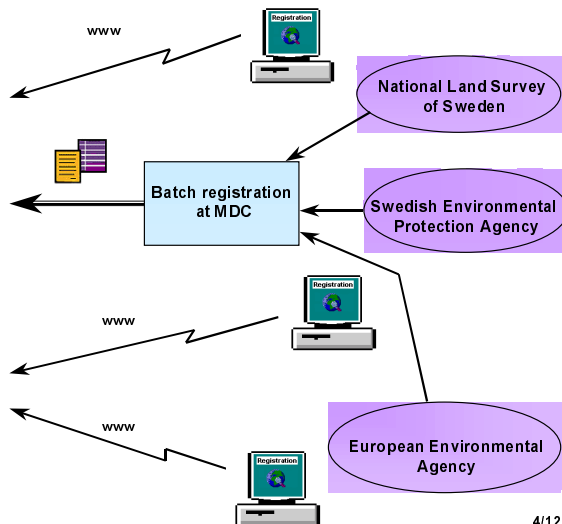

Data is registered into EnviCat: